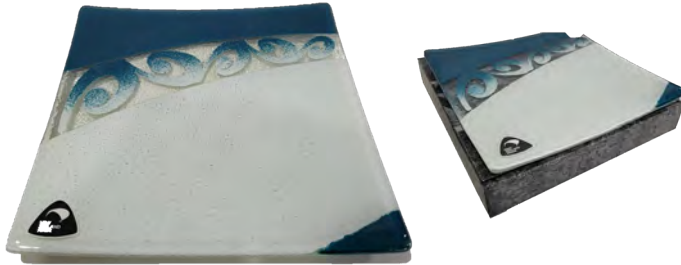

ALL PRICES ARE IN NZ$ AND EXCLUDE GST AND FREIGHT

CURVED KORU GLASS RANGE

C0554 Square Plate $ 59.00
20cm sq

in MADINZ Presentation Box

We can send gifts to
your clients on your behalf.

Email admin@madinz.co.nz for pricing.

Proudly made in New Zealand.