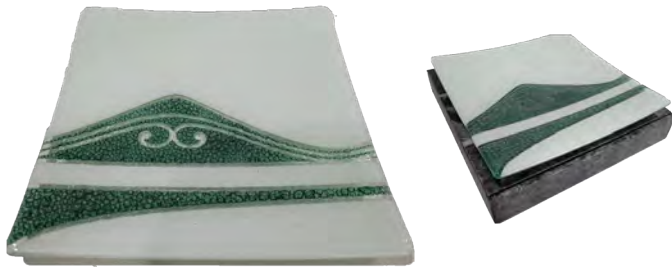

ALL PRICES ARE IN NZ$ AND EXCLUDE GST AND FREIGHT

TE MAUNGA (MOUNTAIN) GLASS RANGE

C0563 Square Plate $ 59.00
20cm sq

in MADINZ Presentation Box

We can send gifts to
your clients on your behalf.

Email admin@madinz.co.nz for pricing.

Proudly made in New Zealand.