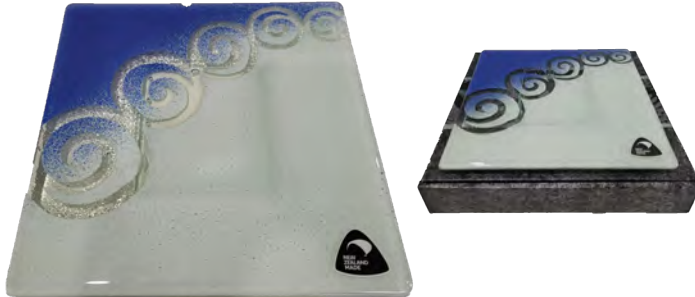

ALL PRICES ARE IN NZ$ AND EXCLUDE GST AND FREIGHT

BLUE/WHITE KORU GLASS PLATE

C0566 Square Plate $ 59.00
18.5cm sq

in MADINZ Presentation Box

We can send gifts to
your clients on your behalf.

Email admin@madinz.co.nz for pricing.

Proudly made in New Zealand.