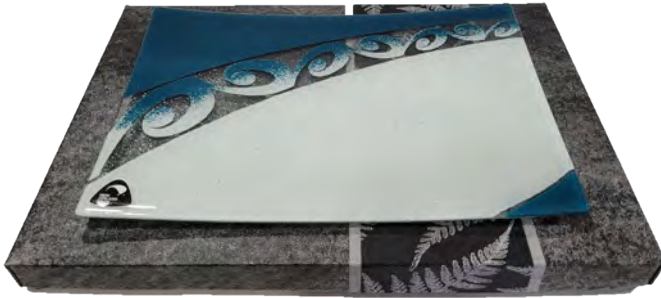

CURVED KORU GLASS RANGE

C0553 Rectangle Plate $ 89.00
L29 x W20cm

in MADINZ Presentation Box

We can send gifts to
your clients on your behalf.

Email admin@madinz.co.nz for pricing.

Proudly made in New Zealand.