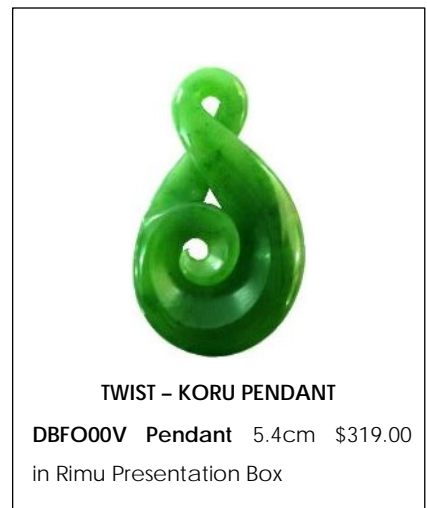

DBFFO00X Pendant approx. 4.5cm \$ 239.00
DBFFO45 Pendant approx. 5cm \$ 294.00
in Rimu Presentation Box

Pounamu is valued for its strength, durability and beauty. However, its value transcends the aesthetic and practical properties. Because of its link with chiefs and peace-making, it is considered to have mana (status) and to be tapu (sacred). The stone is highly treasured by all tribes throughout New Zealand, and it was extensively traded in the North Island.

Maori believed greenstone had to be gifted for good luck.

TRIPLE KORU PENDANT

DBFVN23 Pendant D5cm \$319.00
in Rimu Presentation Box

MANAIA PENDANT

DBFO21 Pendant 6cm \$369.00
in Rimu Presentation Box

TWIST - KORU PENDANT

DBFO00V Pendant 5.4cm \$319.00
in Rimu Presentation Box