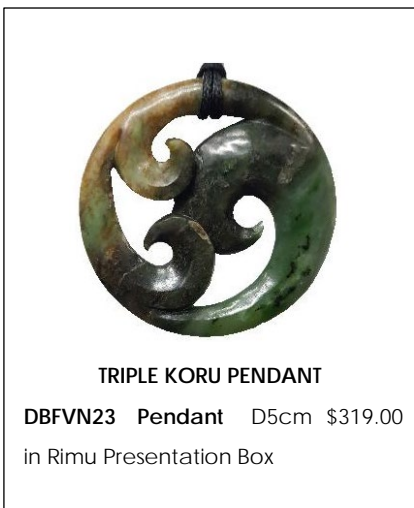

TRIPLE KORU PENDANT

DBFVN23 Pendant D5cm $319.00
in Rimu Presentation Box