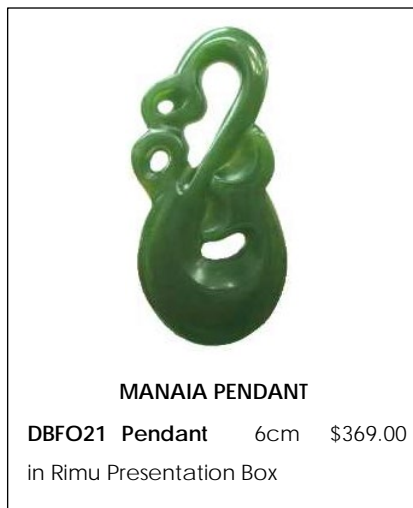

For Branding information see "Services" page or email admin@madinz.co.nz

POUNAMU HOOK PENDANTS

The fishhook has several meanings including strength, determination, good luck and safe travel over water. It is believed to bring peace, prosperity and good health.

DBFFO00X Pendant approx. 4.5cm \$ 239.00
DBFFO45 Pendant approx. 5cm \$ 294.00
in Rimu Presentation Box

Pounamu is valued for its strength, durability and beauty. However, its value transcends the aesthetic and practical properties. Because of its link with chiefs and peace-making, it is considered to have mana (status) and to be tapu (sacred). The stone is highly treasured by all tribes throughout New Zealand, and it was extensively traded in the North Island.

Maori believed greenstone had to be gifted for good luck.

TRIPLE KORU PENDANT

DBFVN23 Pendant D5cm \$319.00
in Rimu Presentation Box

MANAIA PENDANT

DBFO21 Pendant 6cm \$369.00
in Rimu Presentation Box

TWIST - KORU PENDANT

DBFO00V Pendant 5.4cm \$319.00
in Rimu Presentation Box