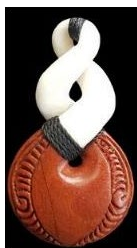

DBMB15	Pendant	4cm	\$ 26.00
DBMB22	Pendant	5cm	\$ 26.00
DBMB23	Pendant	3.5cm	\$ 26.00

in Black Presentation Box

DBMB14

DBMB03

DBMB08

BONE TWIST PENDANTS

The twist represents friendship, loyalty and bonding that has the strength to last for generations.

DBMB14	Pendant	4.5cm	\$ 26.00
DBMB03	Pendant	4.5cm	\$ 26.00
DBMB08	Pendant	3.5cm	\$ 26.00

in Black Presentation Box

DBVB87

DBVB88

DBVB13

BONE - WOOD TWIST PENDANTS

The twist represents friendship, loyalty and bonding that has the strength to last for generations.

DBVB87	Pendant	4.5cm	\$ 26.00
DBVB88	Pendant	4cm	\$ 26.00
DBVB13	Pendant	4.5cm	\$ 26.00

in Black Presentation Box

ALL PRICES ARE IN NZ\$ AND EXCLUDE GST AND FREIGHT

DBMB05

DBMB01

BONE KORU PENDANTS

In Maori, the koru has dual meaning. It is commonly used in Maori art as a symbol of creation. It is also said to represent new life and in business, new beginnings and the strengthening of existing relationships.

DBMB05	Pendant	3.5cm	\$ 26.00
DBMB01	Pendant	3.5cm	\$ 26.00

in Black Presentation Box

DBVB91

DBVB94

BONE - WOOD KORU PENDANTS

In Maori, the koru has dual meaning. It is commonly used in Maori art as a symbol of creation. It is also said to represent new life and in business, new beginnings and the strengthening of existing relationships.